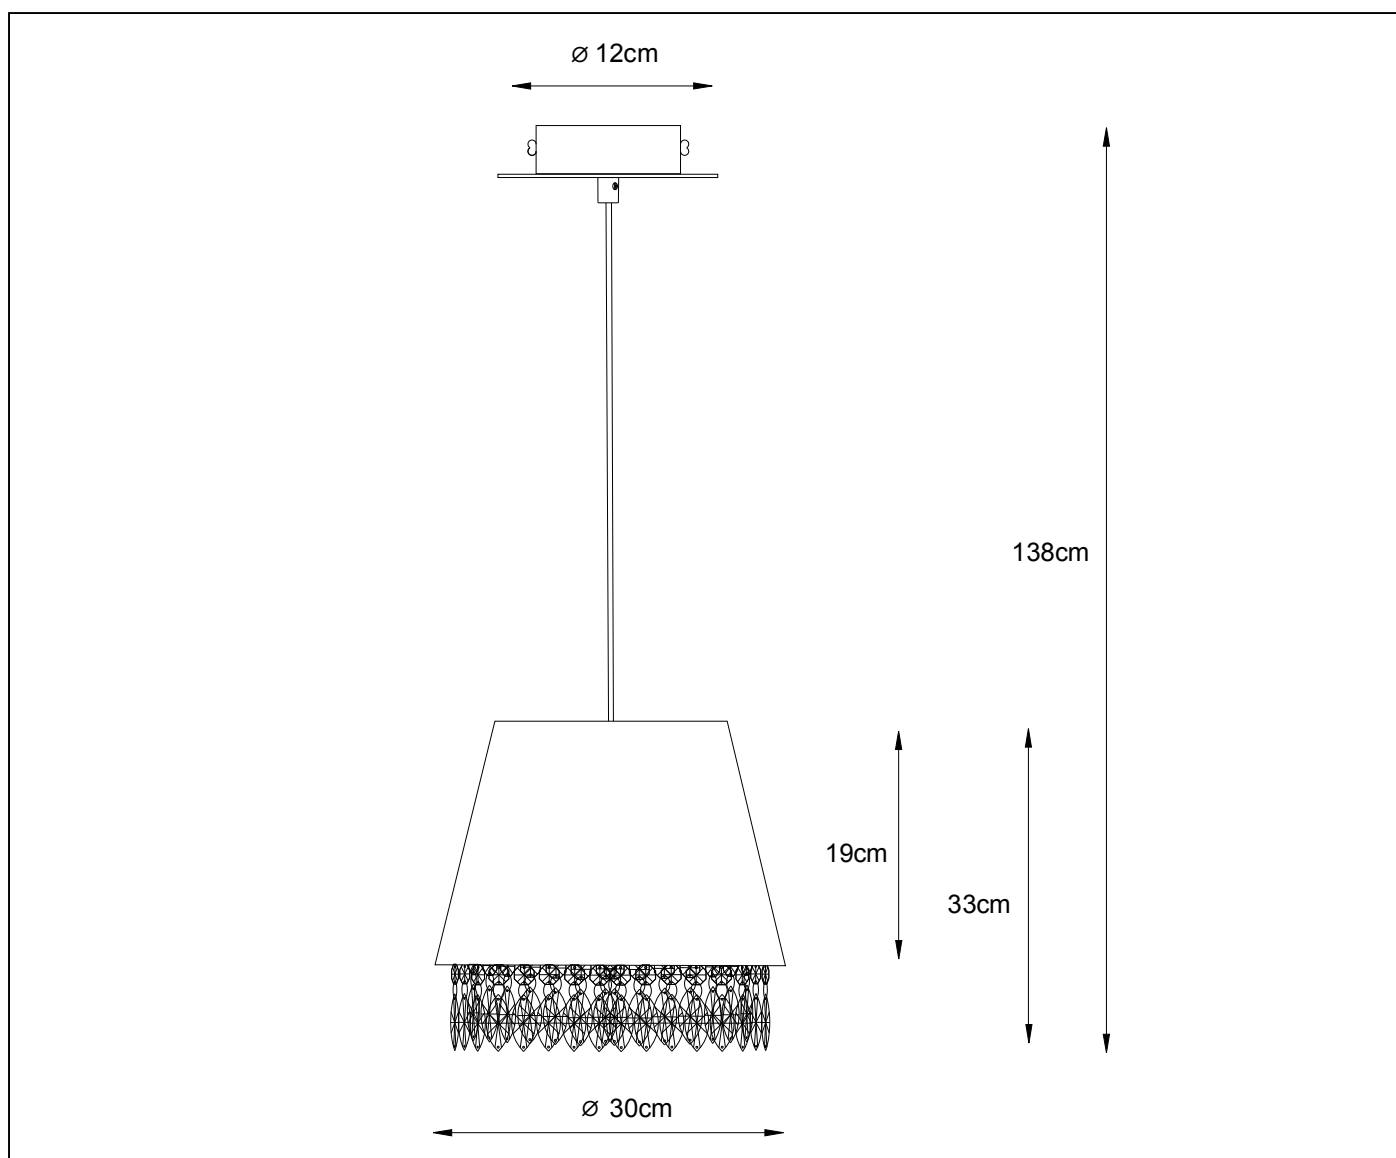

**RECOMMENDED LUCIDE LIGHT SOURCE**

**49042/05/62**  
Light source dimmable : Yes  
Light source incl. : No

**General**

**Dimensions LxWxH** : 30cm x 30cm x 138cm  
**Height minimum** : 33cm  
**Height maximum** : 138cm  
**Dimensions shade LxWxH** : 30cm x 30cm x 19cm  
**Main material** : Metal, acrylic and fabric  
**Ceiling rose material** : Metal  
**Color** : Taupe  
**Style** : Modern  
**Shape** : Cone  
**Weight** : 0.91 kg  
**Warranty** : 2 years

**Product specifications**

**Dimmable** : Yes  
**Light direction** : Around (Diffuse)  
**Adjustable in height** : Adjustable in height (Before installation)  
**Directional** : Not Directional  
**Cable** : Yes, Cable On Product  
**Cable length** : 110cm  
**Sensor** : Without Sensor  
**Control** : Light Switch Control  
**IP-Class** : 20  
**Electric class** : 1  
**Light source including ?** : No  
**Lamp socket** : E27  
**Light source number** : 1  
**Power requirements** : 220-240V~50Hz  
**Bulb type & maximum wattage** : E27- max.60W

For more specifications of this product please visit

[www.lucide.com](http://www.lucide.com)

LUCIDE

TECHNICAL DRAWING & DIMENSIONS

## DOLTI

Itemnumber :78368/30/41

EAN code : 5411212782076

For more specifications, dimensions please visit

[www.lucide.com](http://www.lucide.com)